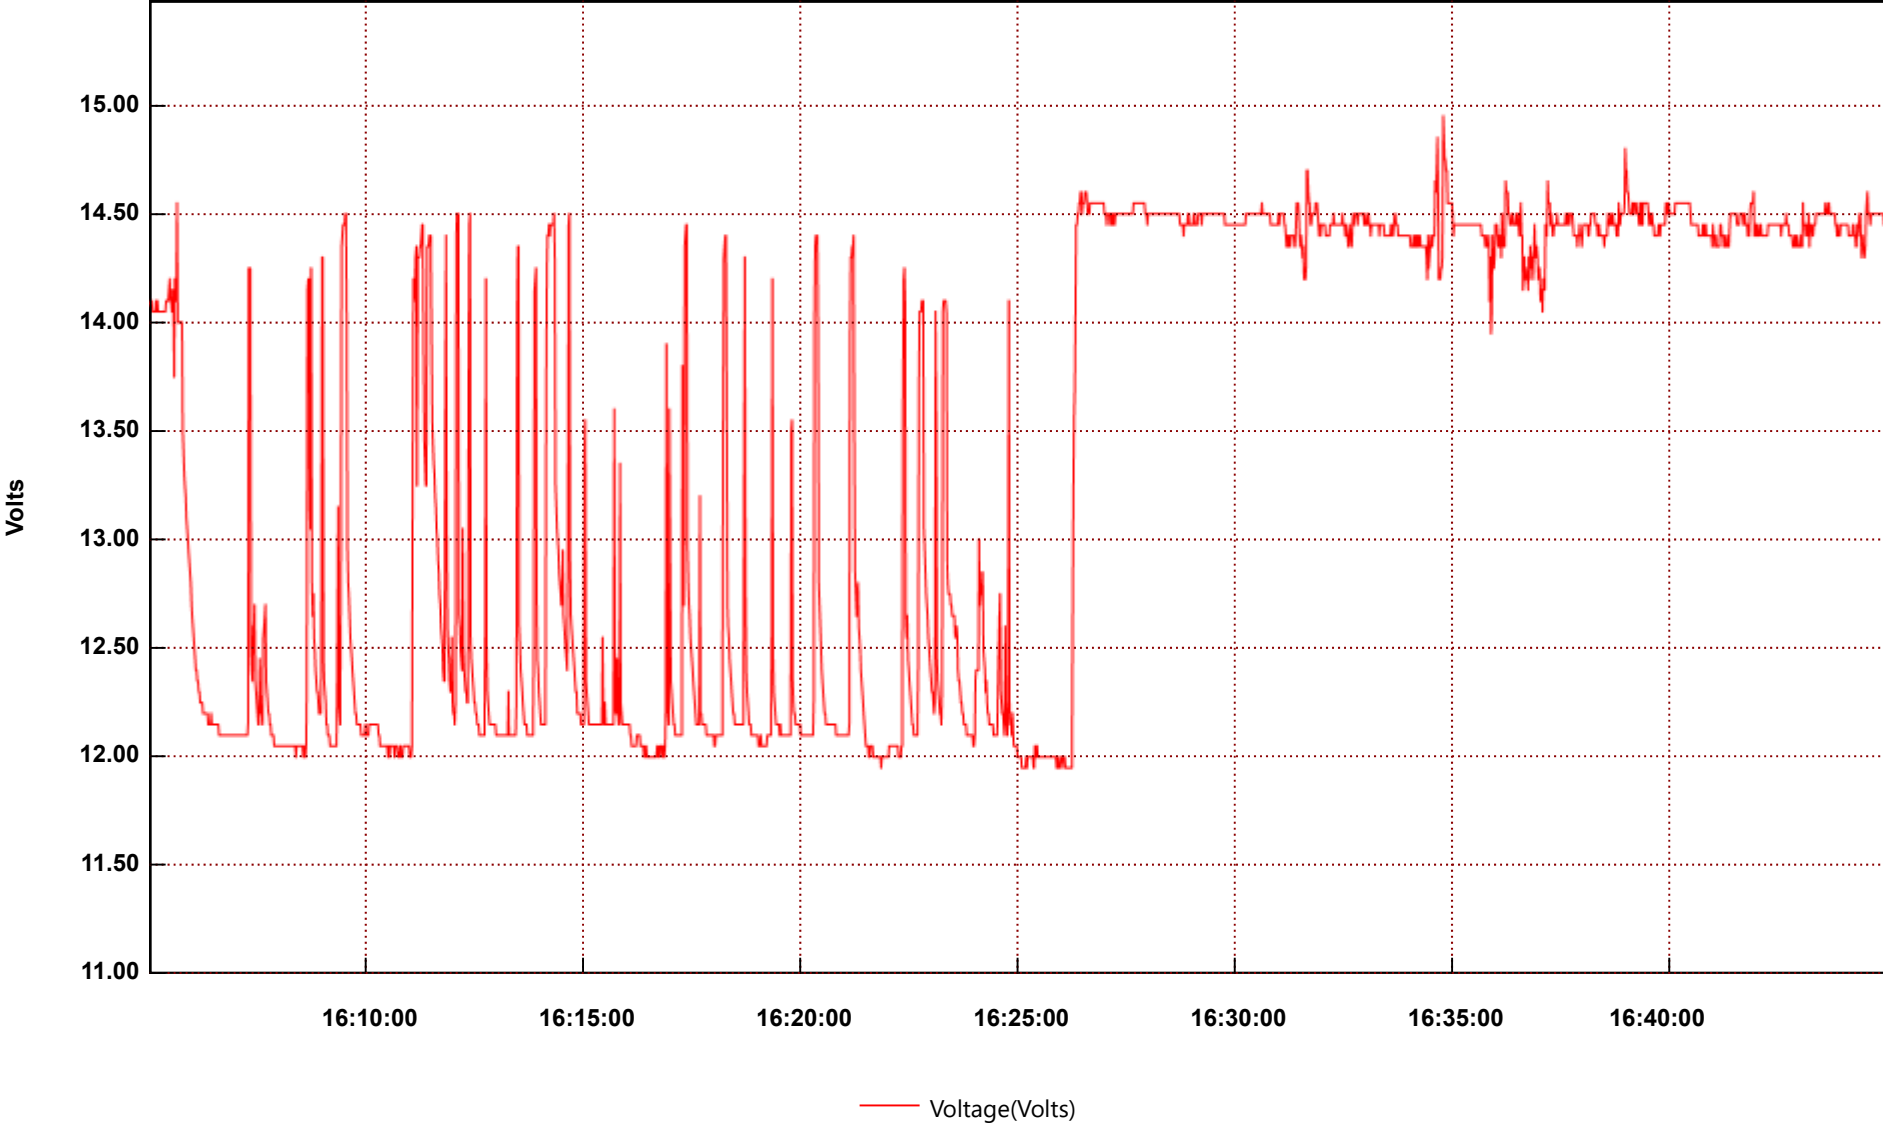

Car Start and Motorway

From: 12 July 2020 16:05:01 - To: 12 July 2020 16:44:57