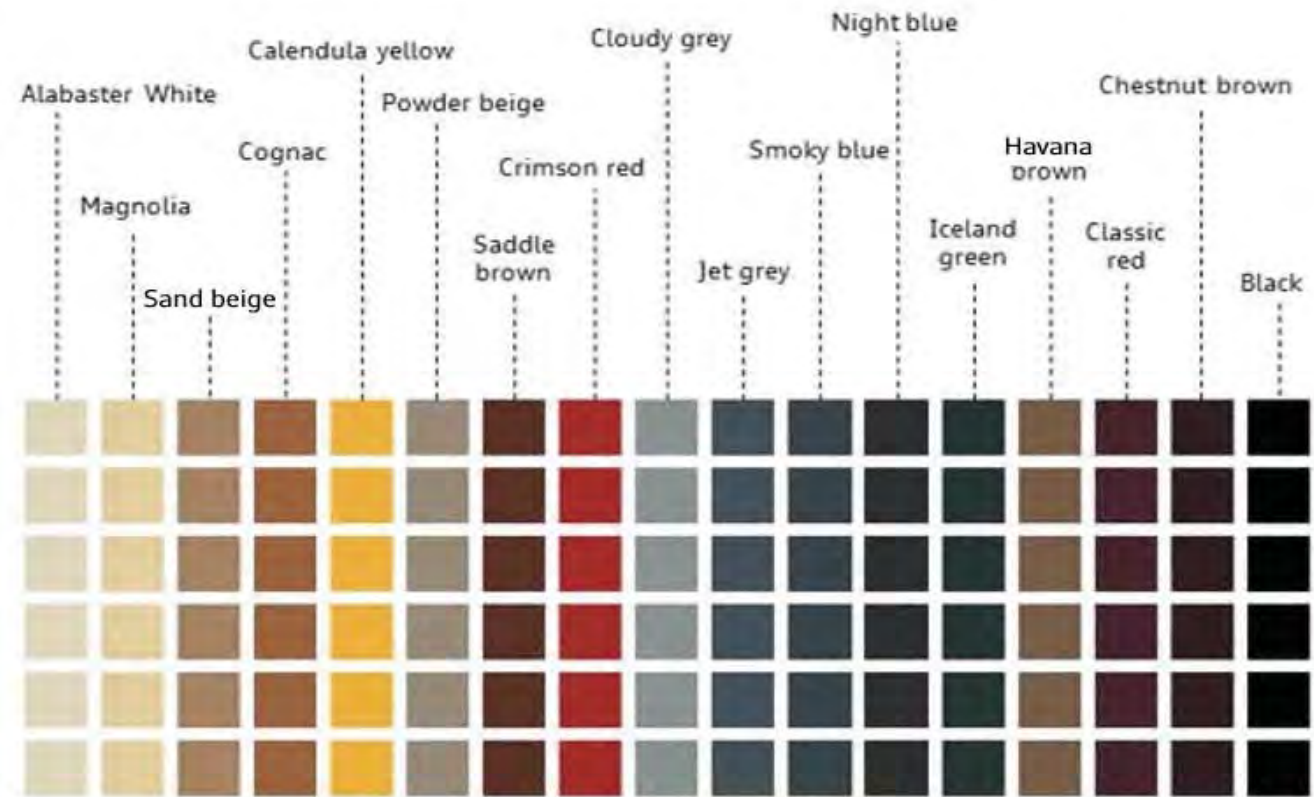

Audi exclusive MY2018

Portfolio of colors for Contrast Stitching: