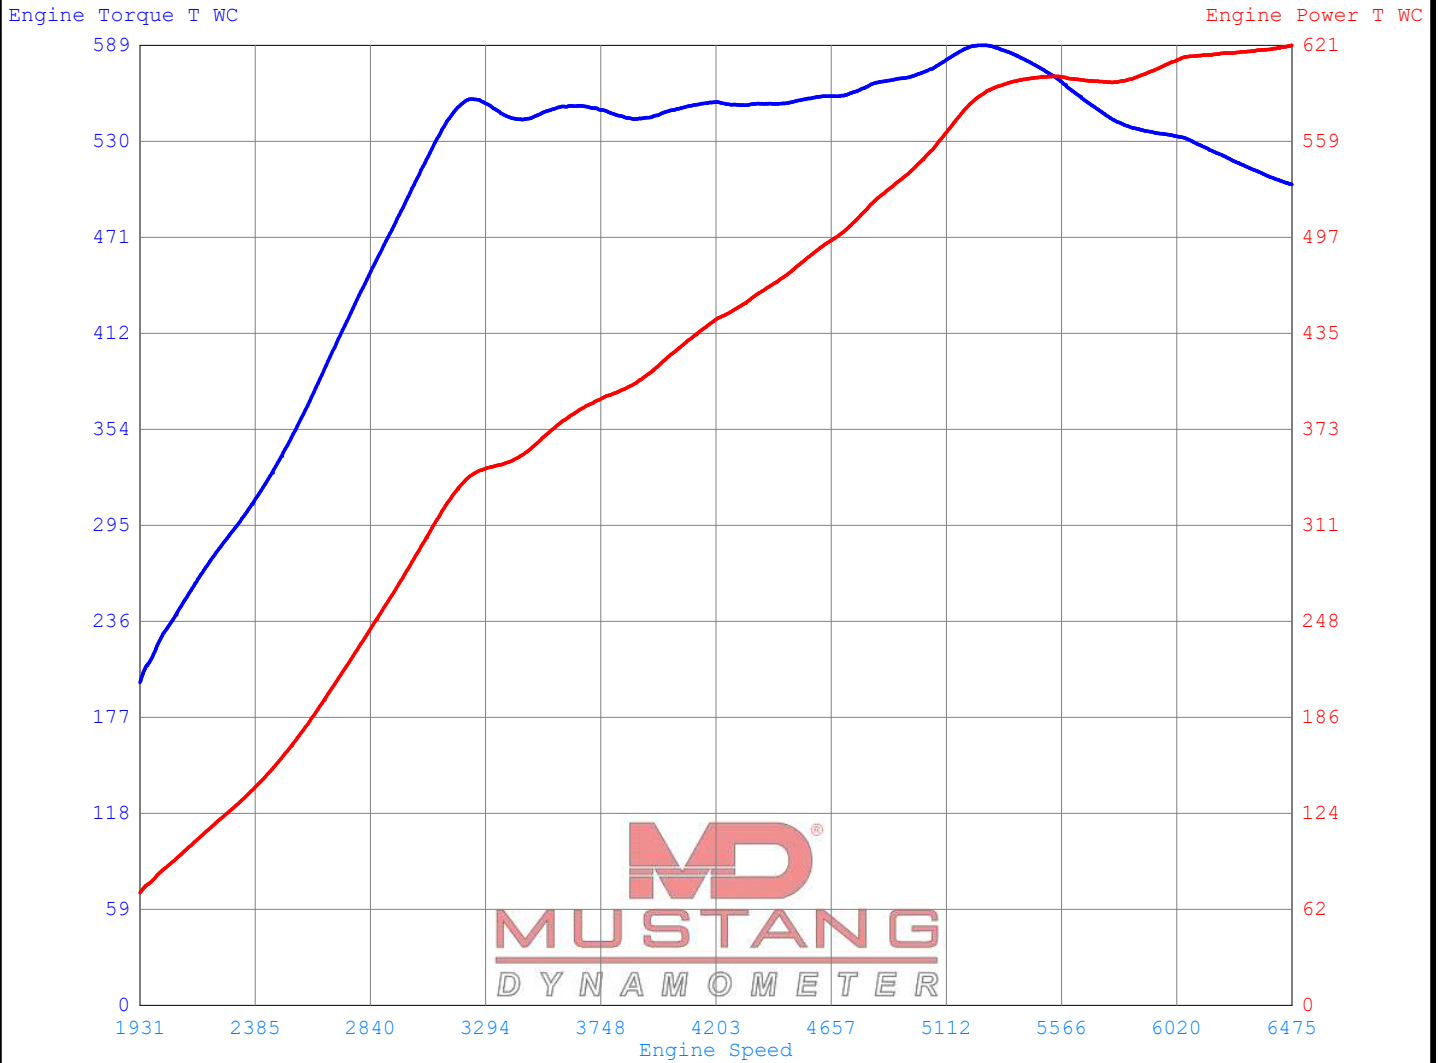

Mustang Dynamometer Test Report

Updates, Documentation & More At
www.MustangDyne.com
Or Call 1-330-963-5400

EMD Auto

1100 S Technology Circle,
Anaheim, CA 92805
Phone: 714-905-5100 / - Fax: /

Date Printed : 2020/10/17 Filter Mode : FIR
Time Printed : 17:37 Filter Value : 25

Run#	License	Owner	Acquired	Test Comments
1	8FNP429	Gonzale	10/17 11:46	STM STG3 RS5, TS STG1 E40
2				
3				

Channel / Run	Min			Max			Avg		
	1	2	3	1	2	3	1	2	3
Engine Torque T WC (Ft)	198			589			508		
Engine Power T WC (HP)	73			621			440		