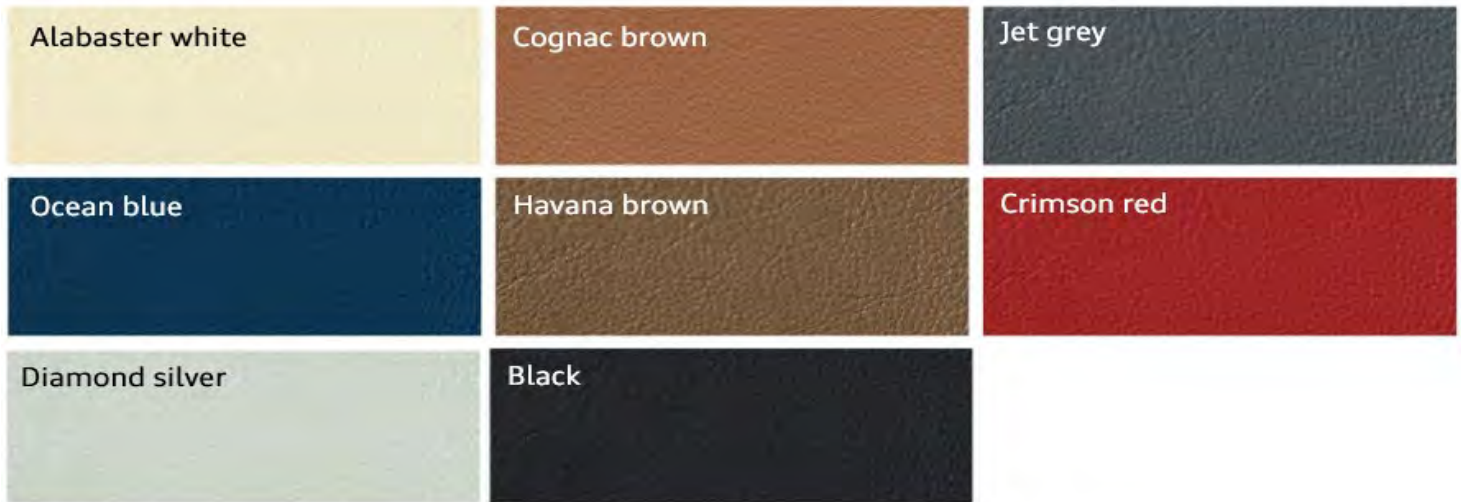

Audi exclusive paints

Portfolio of pre-approved paints

The pre-approved portfolio of colors presented below is currently only available on the following body styles:

- A3 Sedan, A4 allroad, A4 Sedan, A5 Cabriolet, A5 Coupe, A5 Sportback
- R8 Coupe, R8 Spyder, TT Coupe, TT Roadster, Q3

For all others, please find the lists of pre-approved colors on the following specific model pages

Audi exclusive upholstery

Audi exclusive leather colors:

Audi exclusive stitching thread colors:

Audi exclusive inlays

Audi exclusive interior inlays:

Eucalyptus, natural amber
(A6/A7) (Q7/Q8)

Oak sepia
(A4/A5) (Q7/Q8)

Fine grain ash, natural noble gray
(A6/A7) (Q7/Q8)

Fine grain myrtle, nutmeg brown
(A4/A5) (Q7/Q8)

Fine grain ash, nougat
(A6/A7) (Q7/Q8)