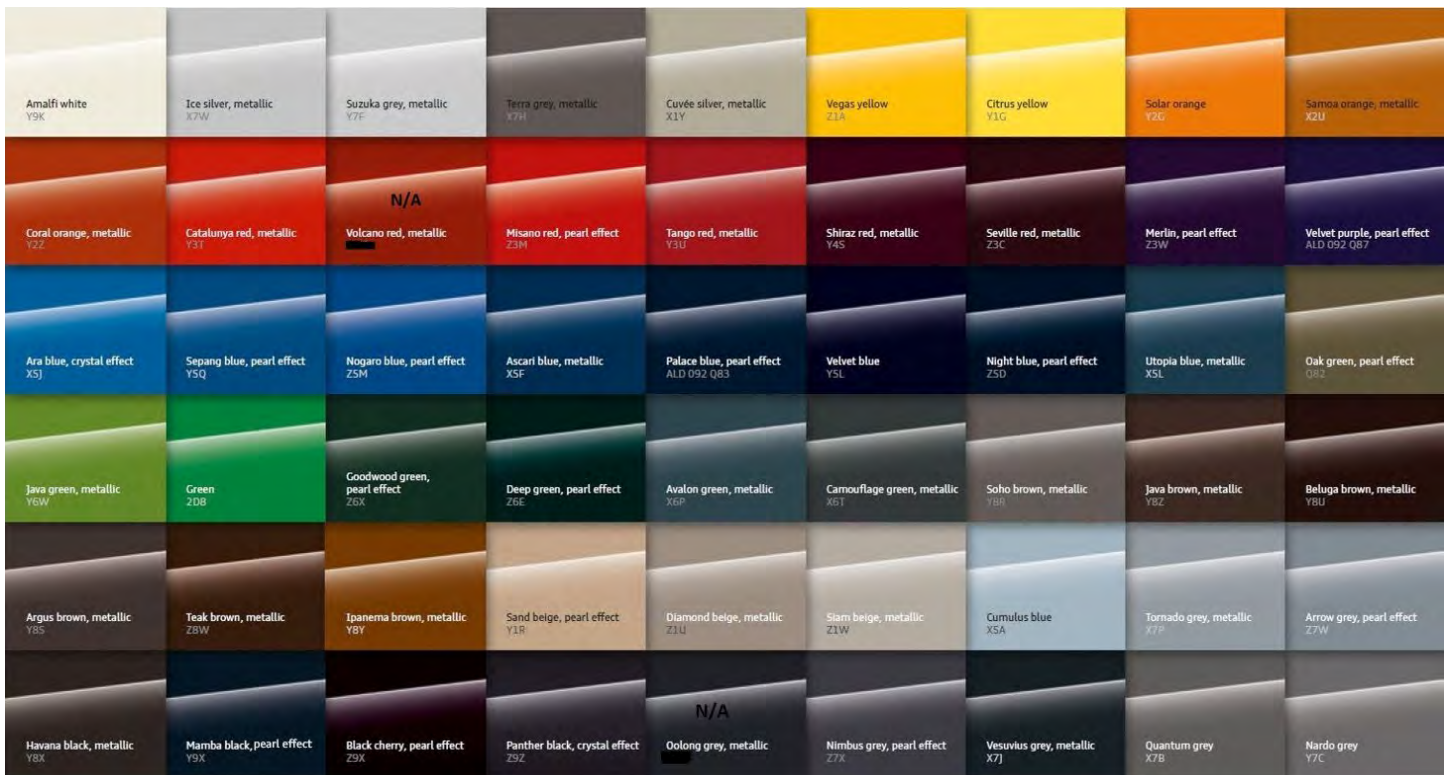

Audi exclusive paints

Portfolio of pre-approved paints

The pre-approved portfolio of colors presented below is currently only available on the following body styles:

- A3 Sedan, A4 allroad, A4 Sedan, A5 Cabriolet, A5 Coupe, A5 Sportback
- R8 Coupe, R8 Spyder, TT Coupe, TT Roadster, Q3

For all others, please find the lists of pre-approved colors on the following specific model pages

Audi exclusive upholstery

Audi exclusive leather colors:

Audi exclusive stitching thread colors:

Audi exclusive inlays

Audi exclusive interior inlays:

Eucalyptus, natural amber
(A6/A7) (Q7/Q8)

Oak sepia
(A4/A5) (Q7/Q8)

Fine grain ash, natural noble gray
(A6/A7) (Q7/Q8)

Fine grain myrtle, nutmeg brown
(A4/A5) (Q7/Q8)

Fine grain ash, nougat
(A6/A7) (Q7/Q8)