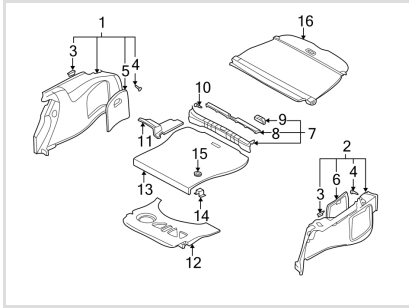

#1 Required: 1

basalt. cabernet. clay. lago. minerva. mussel. onyx. STATION WAGON. w/quattro. maritime blue. royal blue. terra brown.

---

onyx. PartQualifier: cabernet. PartQualifier: mussel. PartQualifier: onyx. PartQualifier: royal blue. Rear Right. Right.STATION WAGON. Trunk side trim.

About

About Audi (/aboutus.aspx)
AudiUSA.com (<https://www.audiusa.com/>)

Explore Audi Parts

Policy Statement
(<https://www.audiusa.com/privacy>)
Warranty
(<https://parts.audiusa.com/policy.aspx>)

Legal

Policies
(<https://parts.audi>)

Data Agreement (/motor.aspx)

Audi of America, Inc., believes the information and specifications on this website to be correct at the time of publication without notice.

© 2020 Audi of America, Inc.