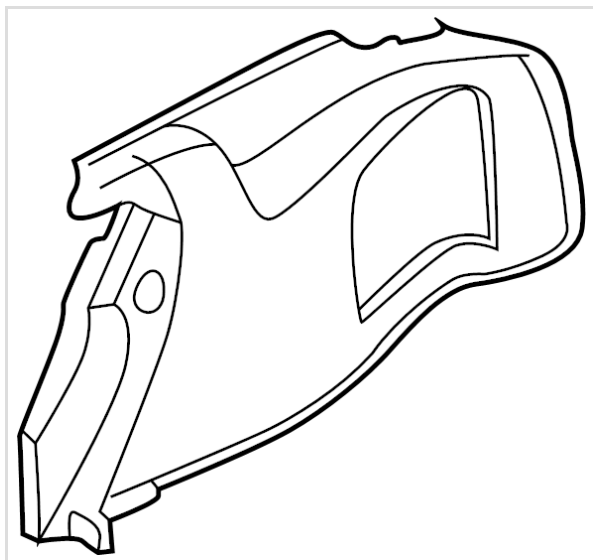

Shop Genuine Audi Parts, Accessories, and Gear

Genuine Audi Parts and Accessories keep you moving when it matters most.

Shop your local Audi parts counter online and contact your local dealer for questions regarding hours of operation and available services.

Home (<https://parts.audiusa.com/>) / Audi ([/Audi_.html](#)) / S4 ([/Audi_S4.html](#)) / Avant Wagon ([/Audi_S4_Avant_Wagon.html](#)) / 2002 ([/Audi_2002_S4-Avant-Wagon.html](#)) / 8D9863880FFQW ([/p/Audi_2002_S4-Avant-Wagon/Trunk-Trim-Panel-Lower/8D9863880FFQW](#))

LET'S CONFIRM FITMENT **2002 S4 Avant Wagon**

[2.7L V6 A/T (/p/Audi_2002_S4-Avant-Wagon-27L-V6-AT/Trunk-Trim-Panel-Lower/48590279/8D9863880FFQW)](#)

[2.7L V6 M/T (/p/Audi_2002_S4-Avant-Wagon-27L-V6-MT/Trunk-Trim-Panel-Lower/48590279/8D9863880FFQW)](#)

Trunk Trim Panel (Lower)

(/images/parts/motor/parts/fullsize/1396505_1.png)

Part Number: **8D9863880FFQW**

Supersession(s): **8D9-863-880-FFQW;**
8D9863880F FQW

Trim. Trunk.
Station WagON. Trim panel used in the Trunk. Compartment.
Lining. Pad. Retaining strip. Side cover. Side Mount. Side
panel. Side rail. Tray.

Fits A4, S4

STATION WAGON, onyx.

DIAGRAMS AND KITS

WHAT THIS FITS

REAR BODY & FLOOR. INTERIOR TRIM. ([/a/Audi_2002_S4-Ava...](#))

Full Diagram