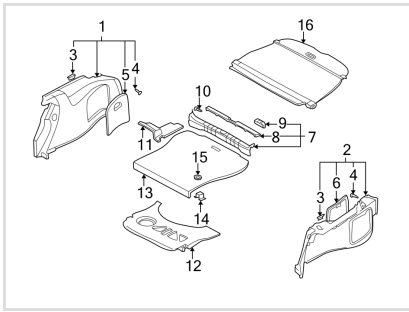

#2 Required: 1

basalt. cabernet. clay. lago. minerva. mussel. onyx. STATION WAGON.
w/quattro. maritime blue. royal blue. terra brown.

Left.STATION WAGON. onyx. PartQualifier: cabernet. PartQualifier:
mussel. PartQualifier: onyx. PartQualifier: royal blue. Rear Left. Trunk
side trim.

About

About Audi (/aboutus.aspx)
AudiUSA.com (<https://www.audiusa.com/>)

Explore Audi Parts

Policy Statement
(<https://www.audiusa.com/privacy>)
Warranty
(<https://parts.audiusa.com/policy.aspx>)

Legal

Policies
(<https://parts.audi>)

Data Agreement (/motor.aspx)

Audi of America, Inc., believes the information and specifications on this website to be correct at the time of publication without notice.

© 2020 Audi of America, Inc.