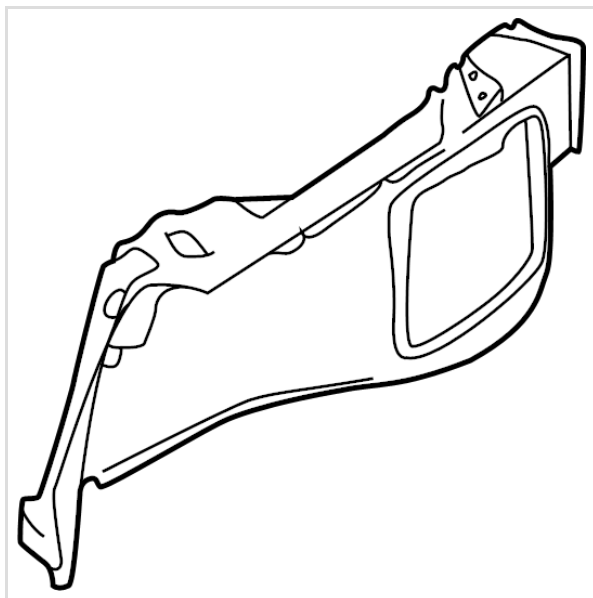

Shop Genuine Audi Parts, Accessories, and Gear

Genuine Audi Parts and Accessories keep you moving when it matters most.

Shop your local Audi parts counter online and contact your local dealer for questions regarding hours of operation and available services.

Home (<https://parts.audiusa.com/>) / Audi (</Audi_.html>) / S4 (</Audi_S4.html>) / Avant Wagon (</Audi_S4_Avant_Wagon.html>) / 2002 (</Audi_2002_S4-Avant-Wagon.html>) / 8D9863879JFQW (</p/Audi_2002_S4-Avant-Wagon/Trunk-Trim-Panel/49153481/8D9863879JFQW>)

LET'S CONFIRM FITMENT **2002 S4 Avant Wagon**

[2.7L V6 A/T (/p/Audi_2002_S4-Avant-Wagon-27L-V6-AT/Trunk-Trim-Panel/49153481/8D9863879JFQW)](/p/Audi_2002_S4-Avant-Wagon-27L-V6-AT/Trunk-Trim-Panel/49153481/8D9863879JFQW)

[2.7L V6 M/T (/p/Audi_2002_S4-Avant-Wagon-27L-V6-MT/Trunk-Trim-Panel/49153481/8D9863879JFQW)](/p/Audi_2002_S4-Avant-Wagon-27L-V6-MT/Trunk-Trim-Panel/49153481/8D9863879JFQW)

Trunk Trim Panel

(/images/parts/motor/parts/fullsize/1396505_2.png)

Part Number: **8D9863879JFQW**

Supersession(s): **8D9-863-879-JFQW;**
8D9863879J FQW

Trim. Trunk.
Station WagON. Trim panel used in the Trunk. Compartment.
Lining. Pad. Retaining strip. Side cover. Side Mount. Side
panel. Side rail. Tray.

Fits A4, S4

STATION WAGON, onyx.

DIAGRAMS AND KITS

WHAT THIS FITS