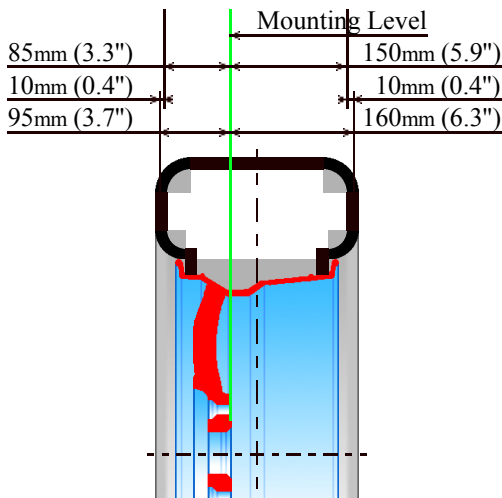

Shop Tires
[by brand](#)
[by size](#)

Tools
[Fitment Guide](#)
[Fitment Check](#)
[Finishes Guide](#)
[Plus Sizing](#)
[Size Comparer](#)

since 2002

▶ Wheel/tire packages come mounted and balanced, with all necessary hardware included, [ready to bolt on](#).

▶ **TPMS sensors** are available as an option in the Shopping Cart.

Problems?
 Questions?
 Need advice?
 ▶ [Just ask](#)
 408-744-0386

Assuming that Chart 1 represents OEM wheel:

Suspension clearance: Package 2 is 10 mm (0.4") closer to suspension/brakes components. Acceptable for most cars.

[Bookmark this chart](#) Add comments (optional):
 -chart 1 chart 2 -

Wheels:	Wheel 1	Wheel 2
Wheel size	19x8 ET 33	19x8 ET 33
BackSpace	147 mm (5.8")	147 mm (5.8")
Typical Weight	~ 29 lbs / 13 kg	~ 29 lbs / 13 kg
Tires:	Tire 1	Tire 2
Tire size	235/55-19	255/50-19
Section width	235 mm (9.3")	255 mm (10")
Sidewall	129 mm (5.1")	128 mm (5")
Tire diameter	741 mm (29.2")	739 mm (29.1")

		2 mm (0.3%) shorter.
Rim sizes	19x6.5 to 19x9	19x7.5 to 19x9.5
Circumference	2327 mm (91.6")	2320 mm (91.3")
Revs per mile	691.7	693.5
Typical Weight	~ 35 lbs / 16 kg	~ 36 lbs / 16 kg
Wheel+Tire Weight	~ 64 lbs / 29 kg	~ 65 lbs / 29 kg