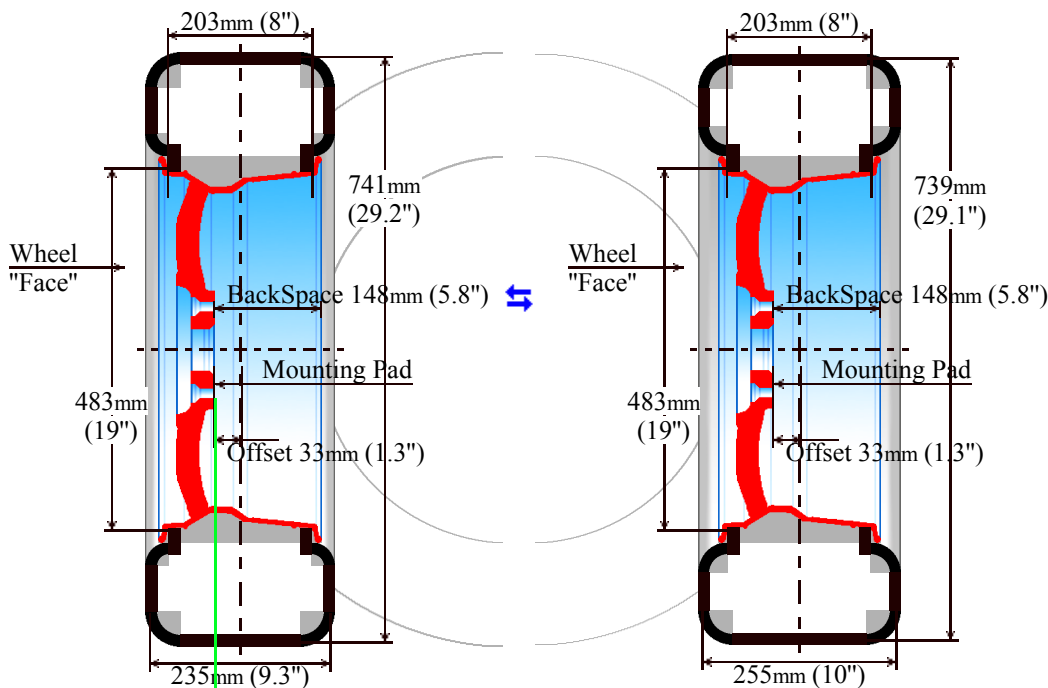

1000Rims

Wheel / Tire Size Comparer

"Play" with specs below, try different settings, compare results, see difference... [Find what fits](#)

* Designed for Microsoft Internet Explorer [We ship WORLDWIDE](#)

Shipping is from CALIFORNIA. See [shipping rates](#) in the Shopping Cart

Shop Rims
[by car](#)
[by brand](#)
[by specs](#)

TIRE SIZE 235 / 55 - 19 X **RIM SIZE / Offset(ET)** 8.0 ET 33
Wheel "Face"

TIRE SIZE 255 / 50 - 19 X **RIM SIZE / Offset(ET)** 8.0 ET 33
Wheel "Face"

Shop Tires
[by brand](#)
[by size](#)

Tools
[Fitment Guide](#)
[Fitment Check](#)
[Finishes Guide](#)
[Plus Sizing](#)
[Size Comparer](#)

since 2002

▶ Wheel/tire packages come mounted and balanced, with all necessary hardware included, [ready to bolt on](#).

▶ **TPMS sensors** are available as an option in the Shopping Cart.

Problems?
Questions?
Need advice?
▶ [Just ask](#)
408-744-0386

Assuming that Chart 1 represents OEM wheel: